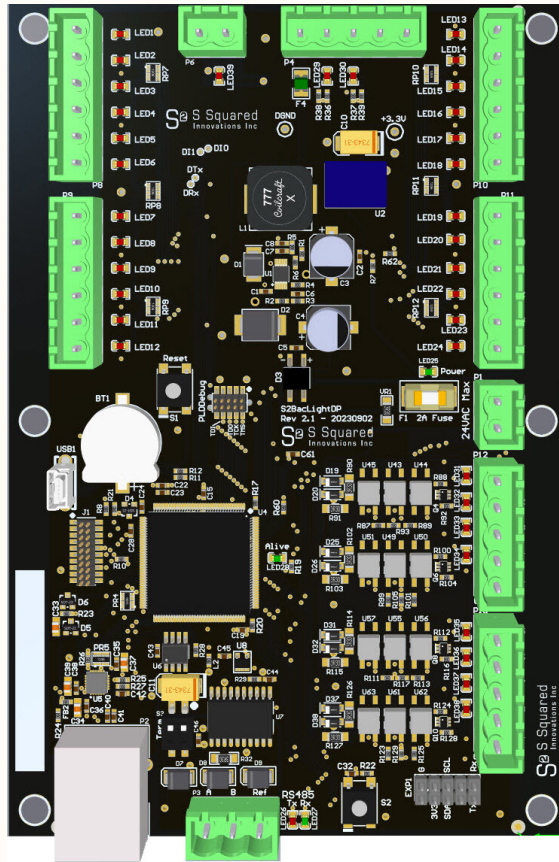

Line Voltage

White (24VAC)
24VAC 40VA Secondary
Blue (24VAC)

Relay 1
Relay 2
Relay 3

Relay 12

Relay 13
Relay 14
Relay 15

Relay 24

White (24VAC)
Blue (24VAC)

Group 1
Group 2
Group 3
Group 4
Blue
Group 5
Group 6
Group 7
Group 8
Blue

Douglas WR-8503 Switch

White

Group 1
Group 2
Group 3

Title: S2BACLightDP with Douglas WR850x Switches		
Rev: 1.0	Drawn by: SSS	
Sheet: 1 of 1	Date: 2024-09-27 1:02:59 PM	
Filename: S2BACLightWithWR8503_A.SchDoc		